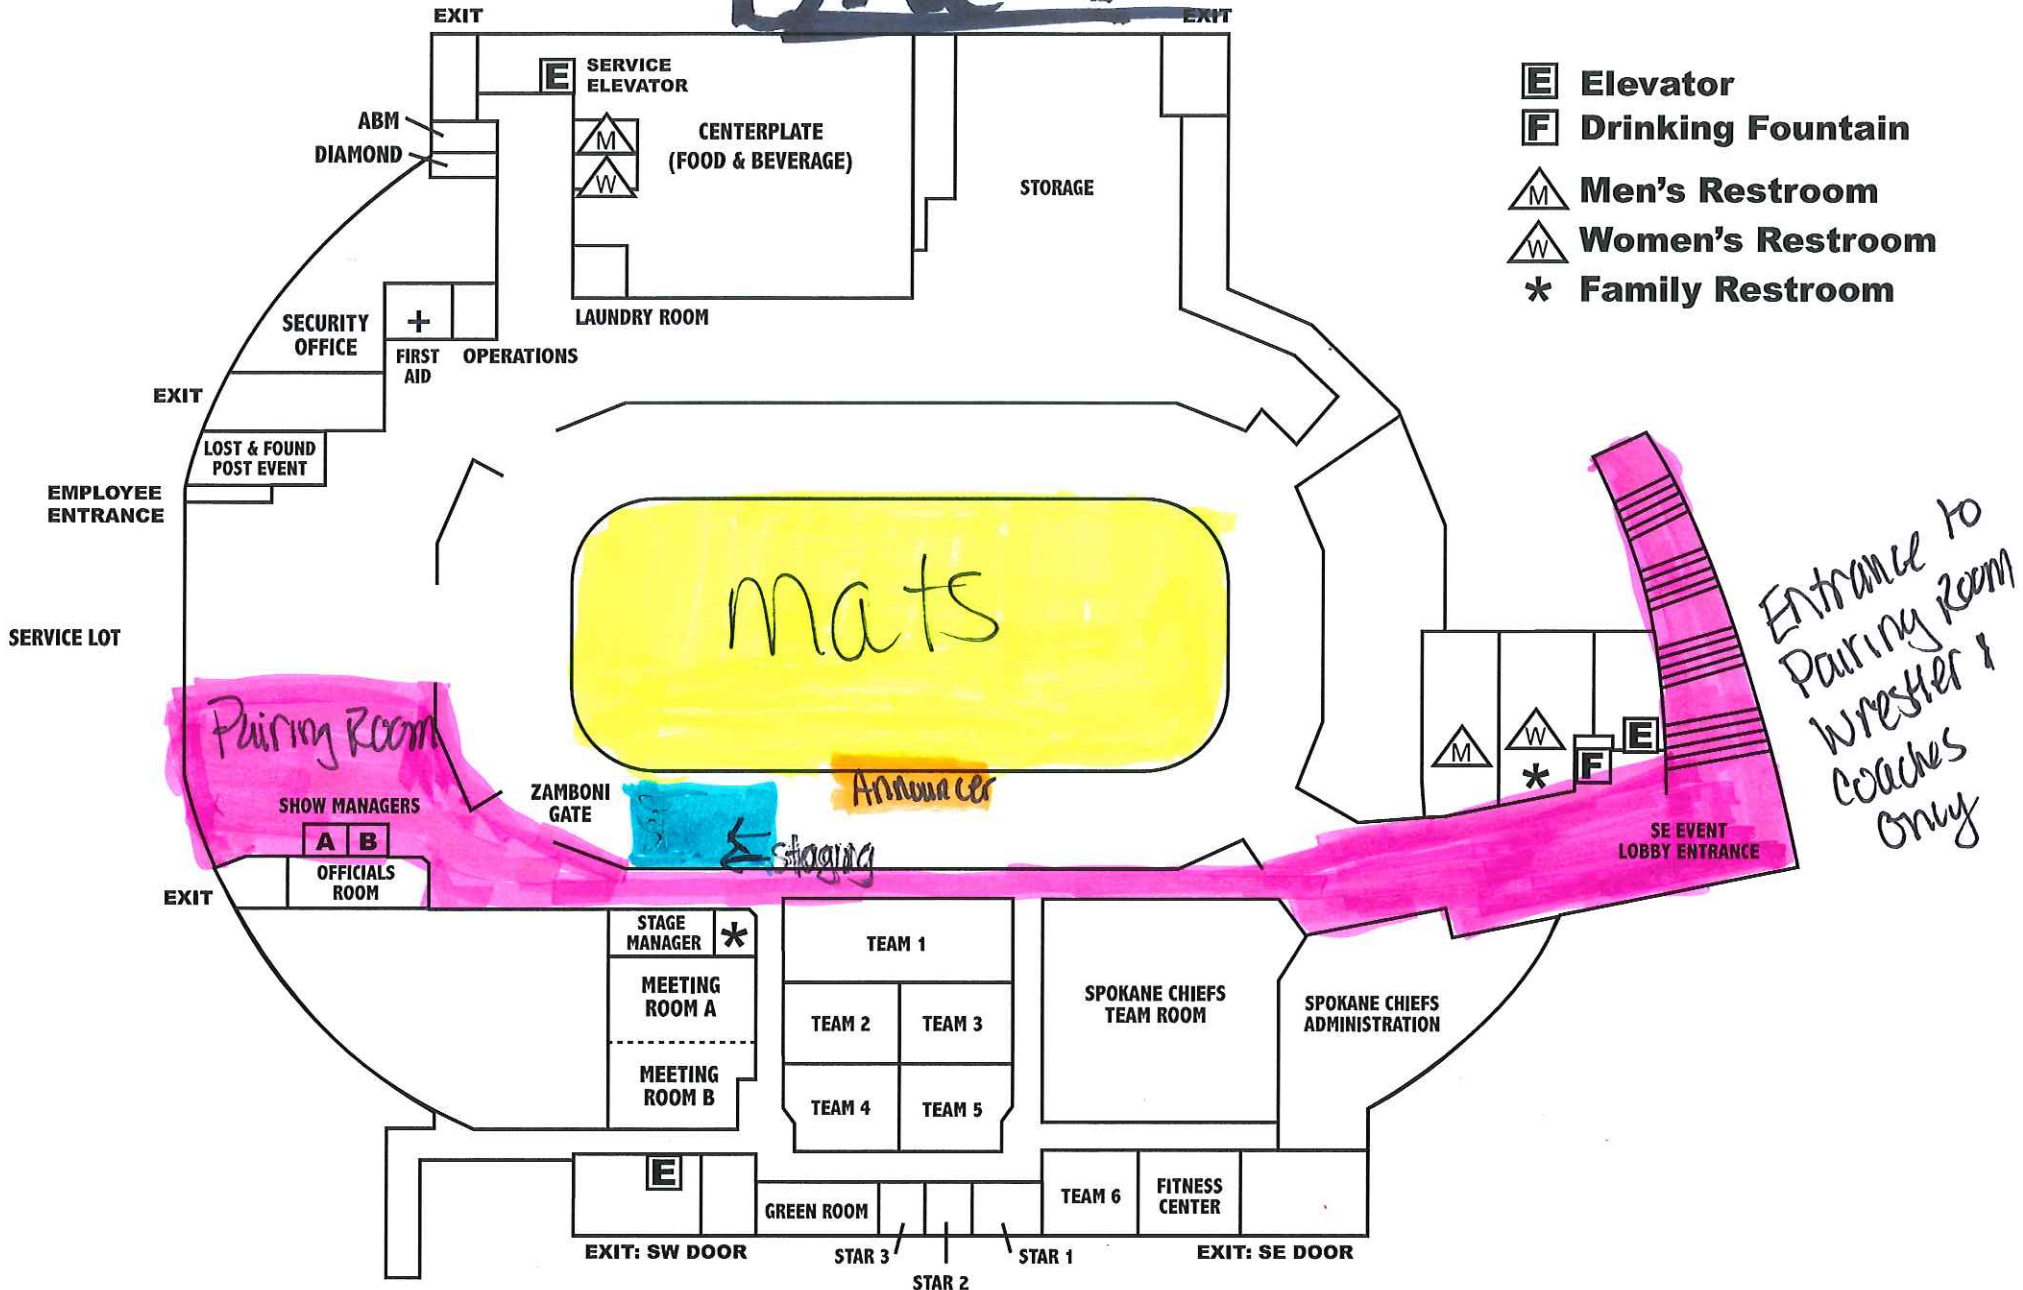

SPokane ARENA

EVENT LEVEL

Draft

- E** Elevator
- F** Drinking Fountain
- M** Men's Restroom
- W** Women's Restroom
- *** Family Restroom

Entrance to Pairing Room
Wrestler & Coaches Only